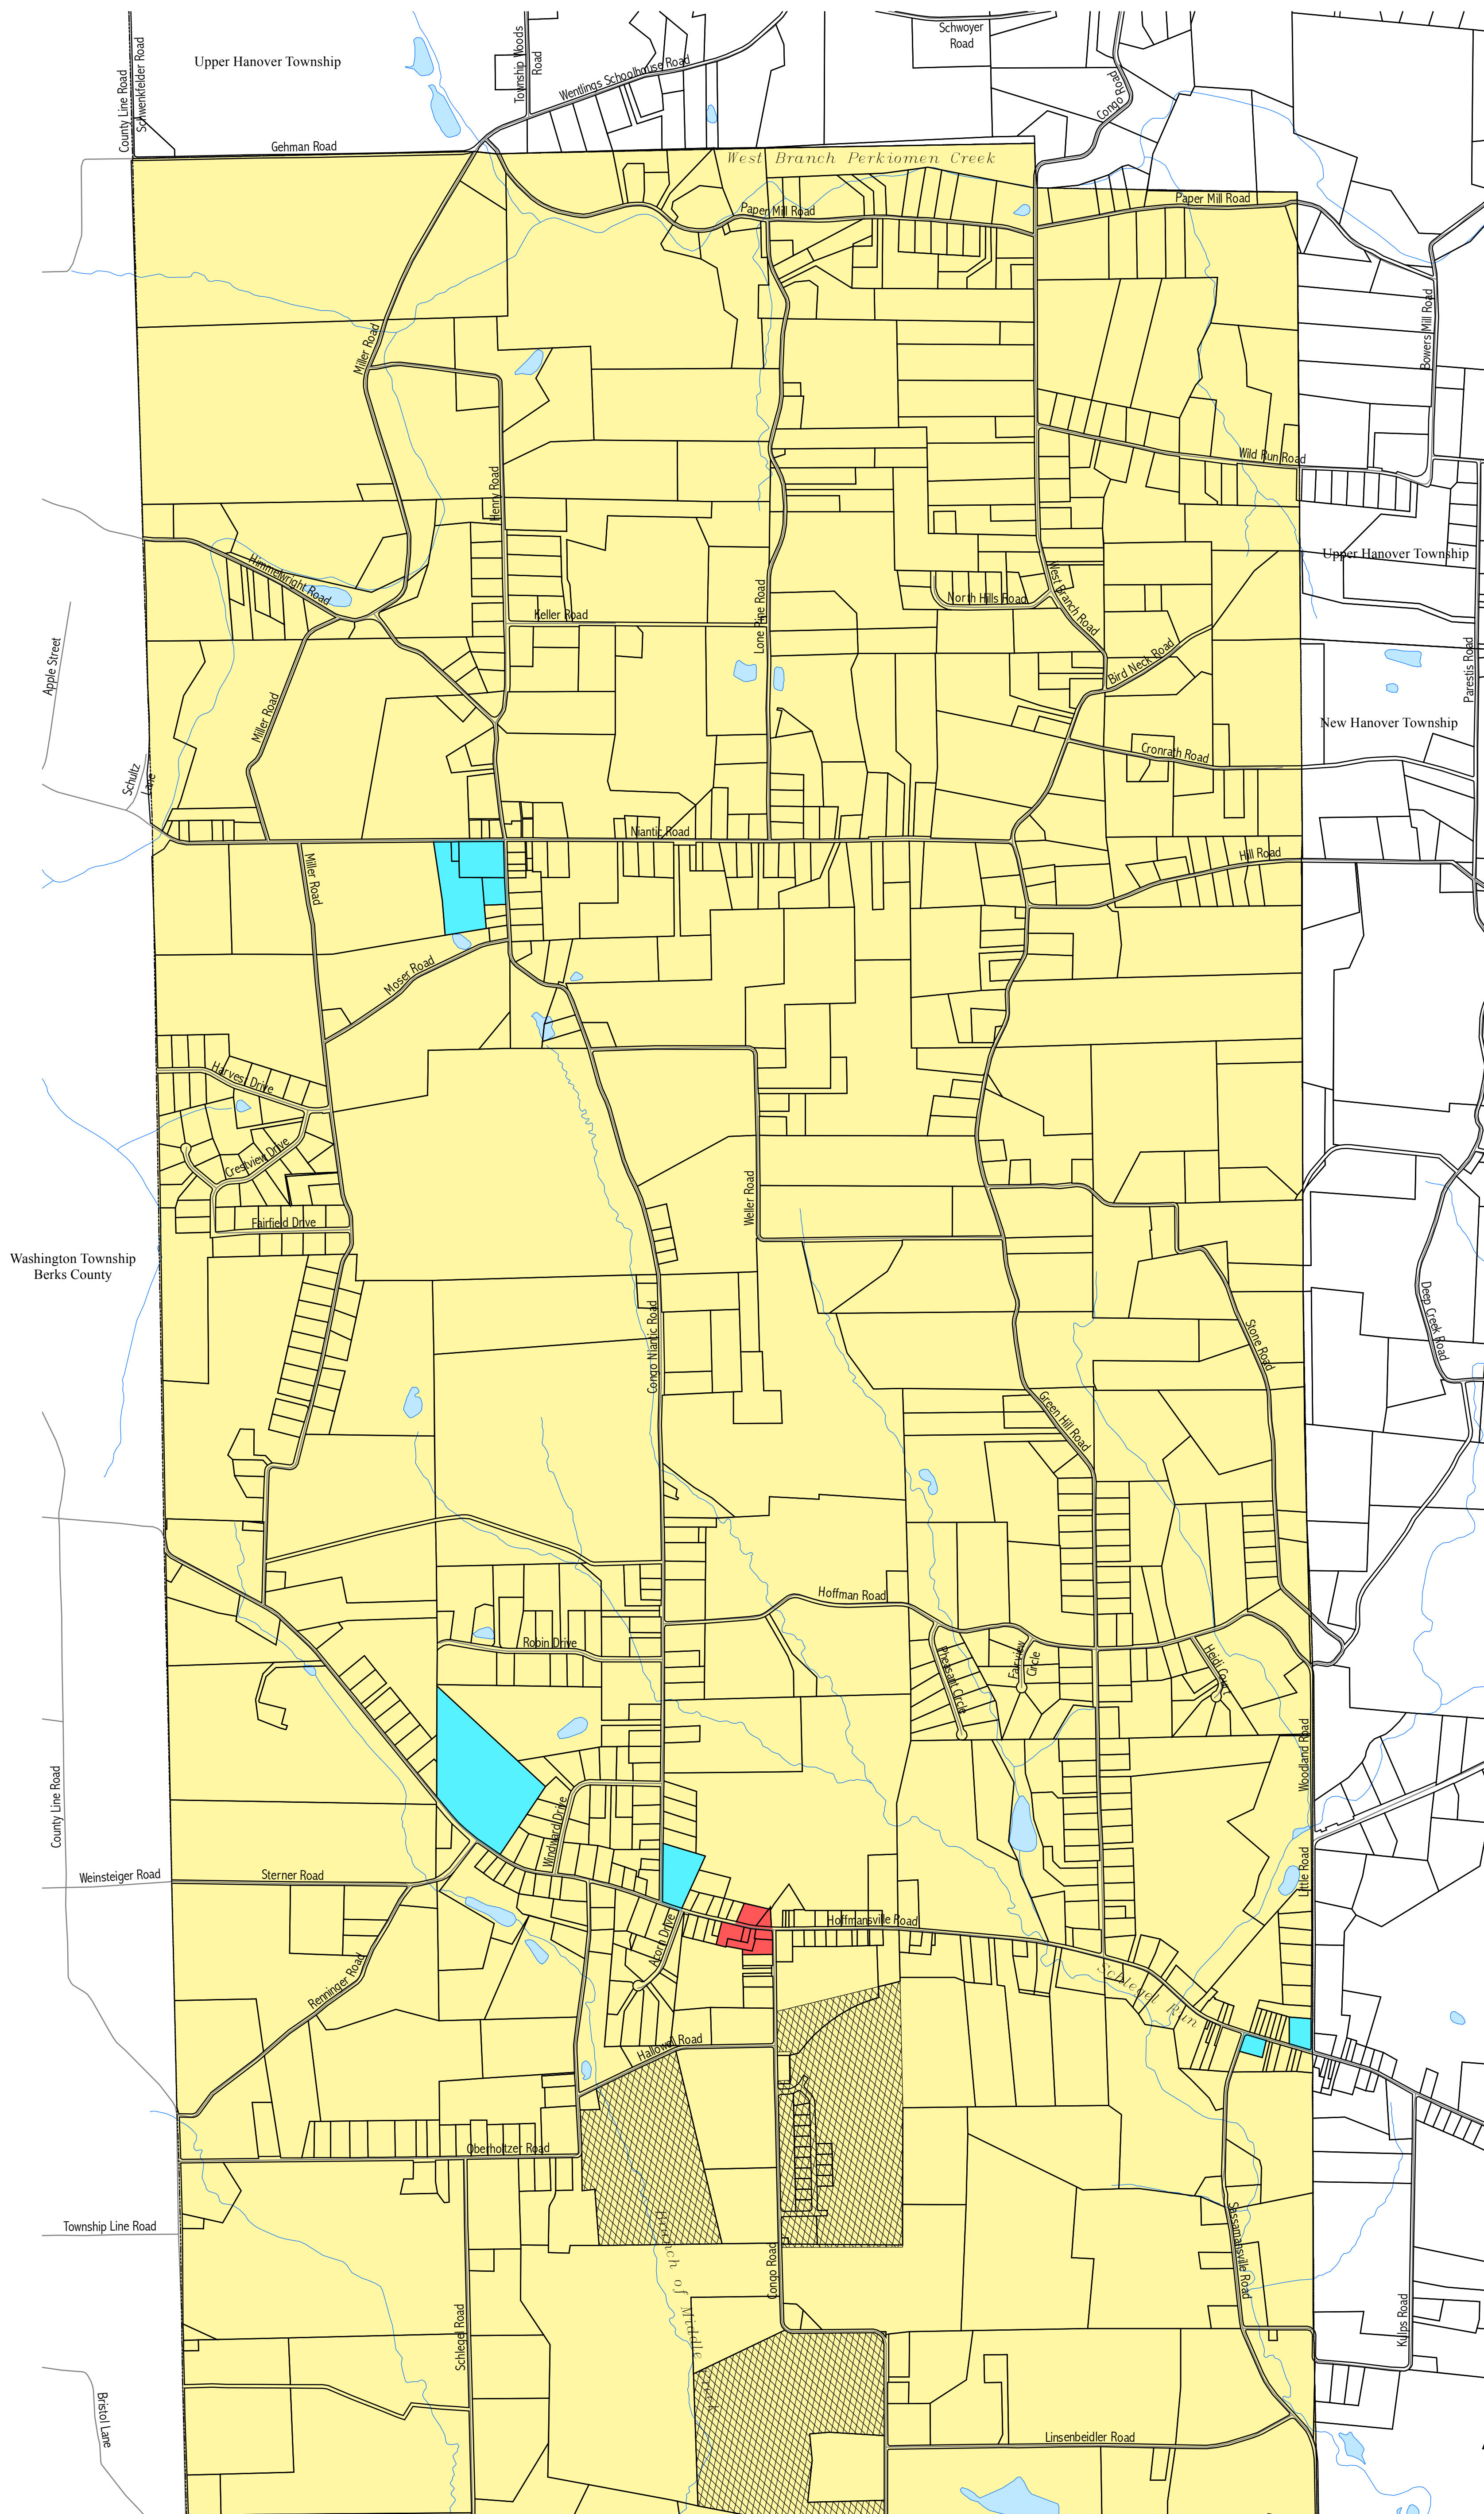

Dougllass Township

Northern Section

Zoning

- R-1 Agriculture-Residential
- IN Institutional
- GC General Commercial
- Cluster Development

Zoning boundaries as of June 2014

Montgomery
County
Planning
Commission

Montgomery County Courthouse - Planning Commission
PO Box 311 • Norristown PA 19404-0311
(p) 610.278.3722 • (f) 610.278.3941
www.montcopa.org/plancom

Base map prepared April 2022